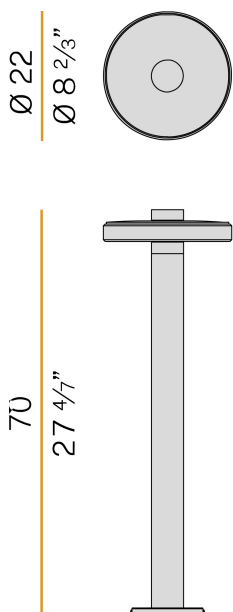

PANZERI

Venexia

220-240V AC ON-OFF
ET04816.070.0201

Data sheet

CODE	ET04816.070.0201
SYSTEM POWER CONSUMPTION	8W
EFFICACY	74.25lm/W
LIGHT SOURCE	LED
LIGHT SOURCE LIFETIME	L80 (B20) 80.000h
COLOUR TEMPERATURE	2700K Ra>80
LIGHT DISTRIBUTION	diffused
POWER SUPPLY	220-240V AC
FREQUENCY	50/60Hz
ELECTRICAL CONFIGURATION	ON-OFF
DRIVER	integrated included
NOMINAL LUMINOUS FLUX	930lm
LUMEN OUTPUT	594lm
EFFICIENCY	63.9%
WEIGHT	3.70 Kg
PROTECTION DEGREE	IP65
COLOUR TOLLERANCES	SDCM 3
SHOCK RESISTANCE RATING	IK06
PACKING DIMENSIONS	28,0 x 77,0 x 30,0 cm

Floor lighting fixture for outdoor spaces, with direct light emission.
Galvanized sheet metal bracket for floor installation.
Turned aluminium base in corten, micaceous grey or mat brass polyacrylic paint.
Body in aluminium tube in corten or micaceous grey polyacrylic paint, or with wood finish coating.
Turned aluminium structure in corten, micaceous grey or mat brass polyacrylic paint.
Transparent silicone gaskets.
Screen in partially mat cast glass.
Turned aluminium closing disk in corten, micaceous grey or mat brass polyacrylic paint.
Nickelled brass M12 cable gland.
Stainless steel screws.
Equipped with neoprene power cable.

Technical drawing

Polar diagram

PANZERI

Venexia

Accessories / fixing

YTF04800.012

Anchor bolts for ground fixing.