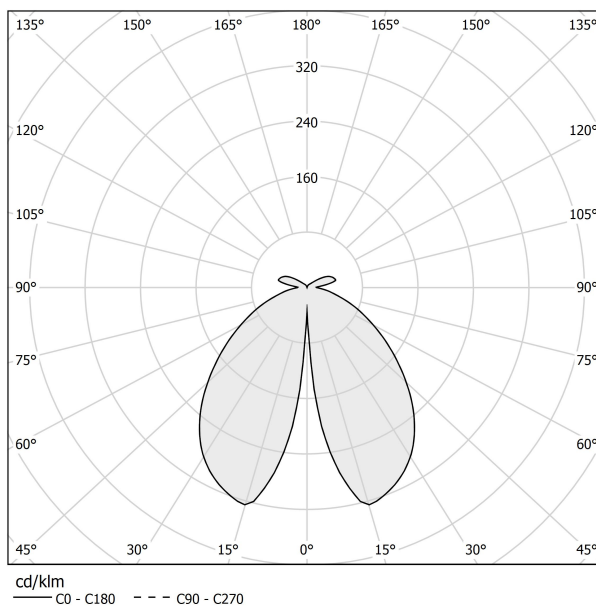

Polar diagram